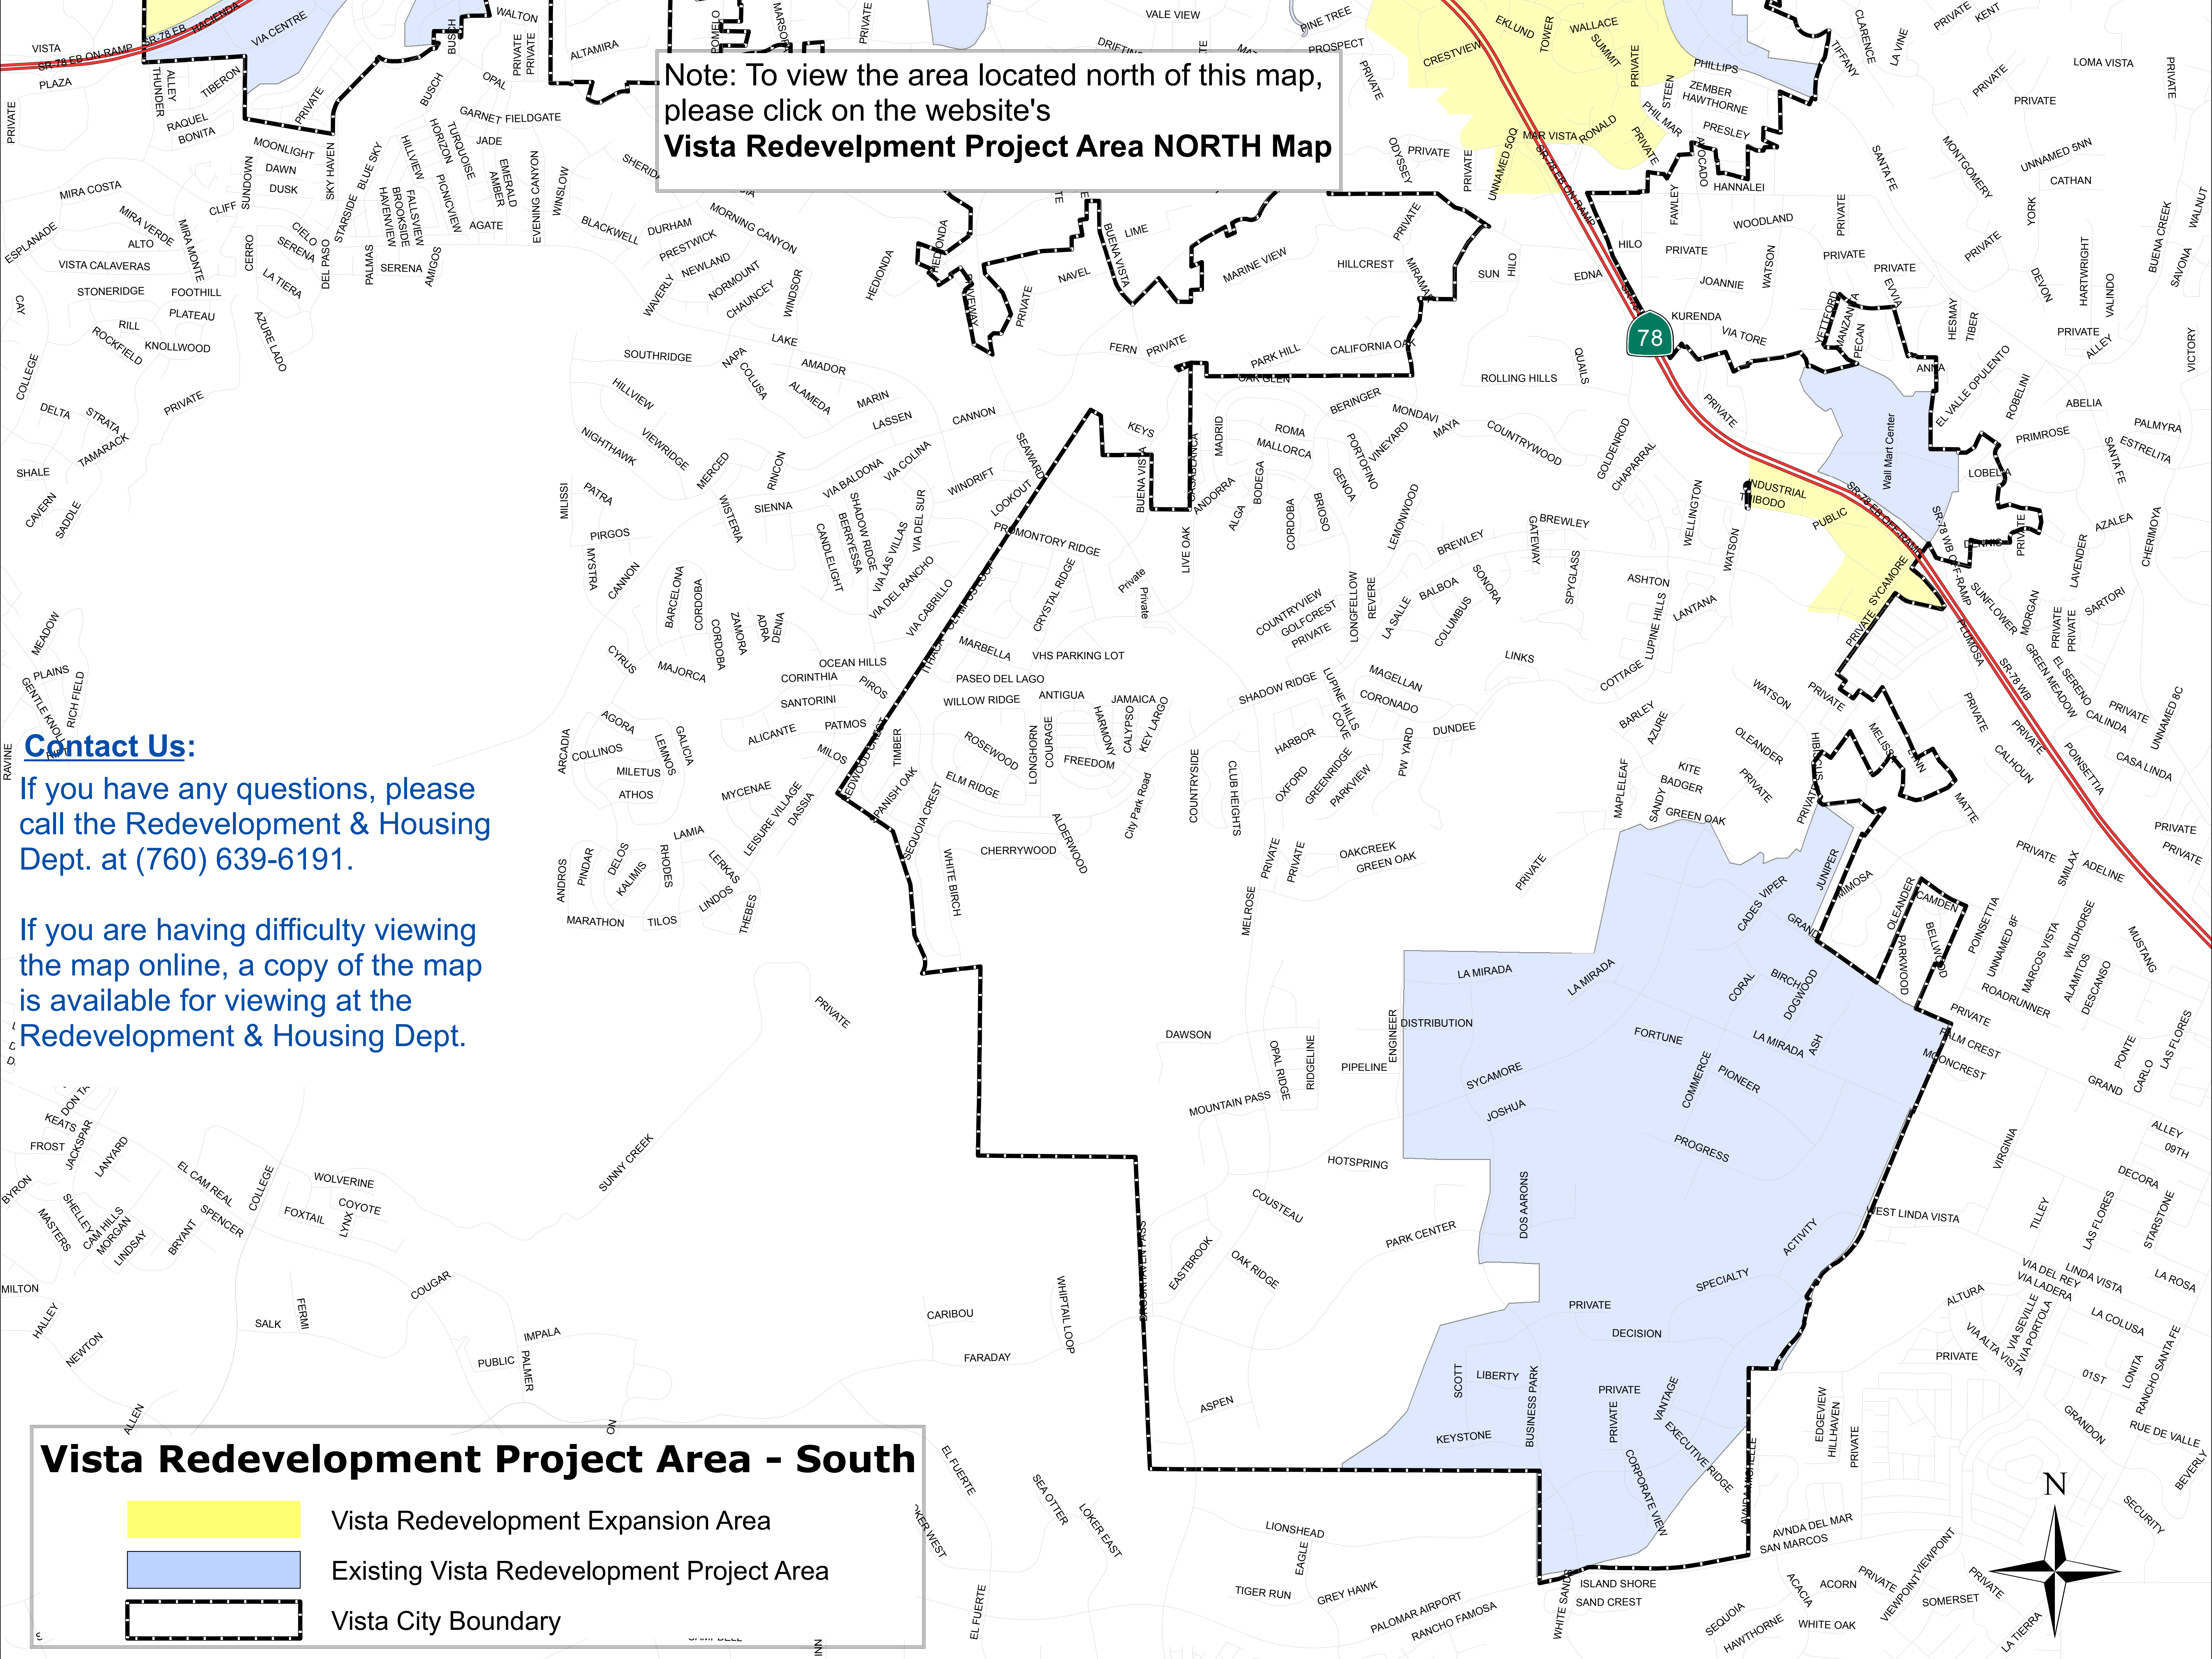

Note: To view the area located north of this map, please click on the website's **Vista Redevelopment Project Area NORTH Map**

**Contact Us:**

If you have any questions, please call the Redevelopment & Housing Dept. at (760) 639-6191.

If you are having difficulty viewing the map online, a copy of the map is available for viewing at the Redevelopment & Housing Dept.

**Vista Redevelopment Project Area - South**

-  Vista Redevelopment Expansion Area
-  Existing Vista Redevelopment Project Area
-  Vista City Boundary