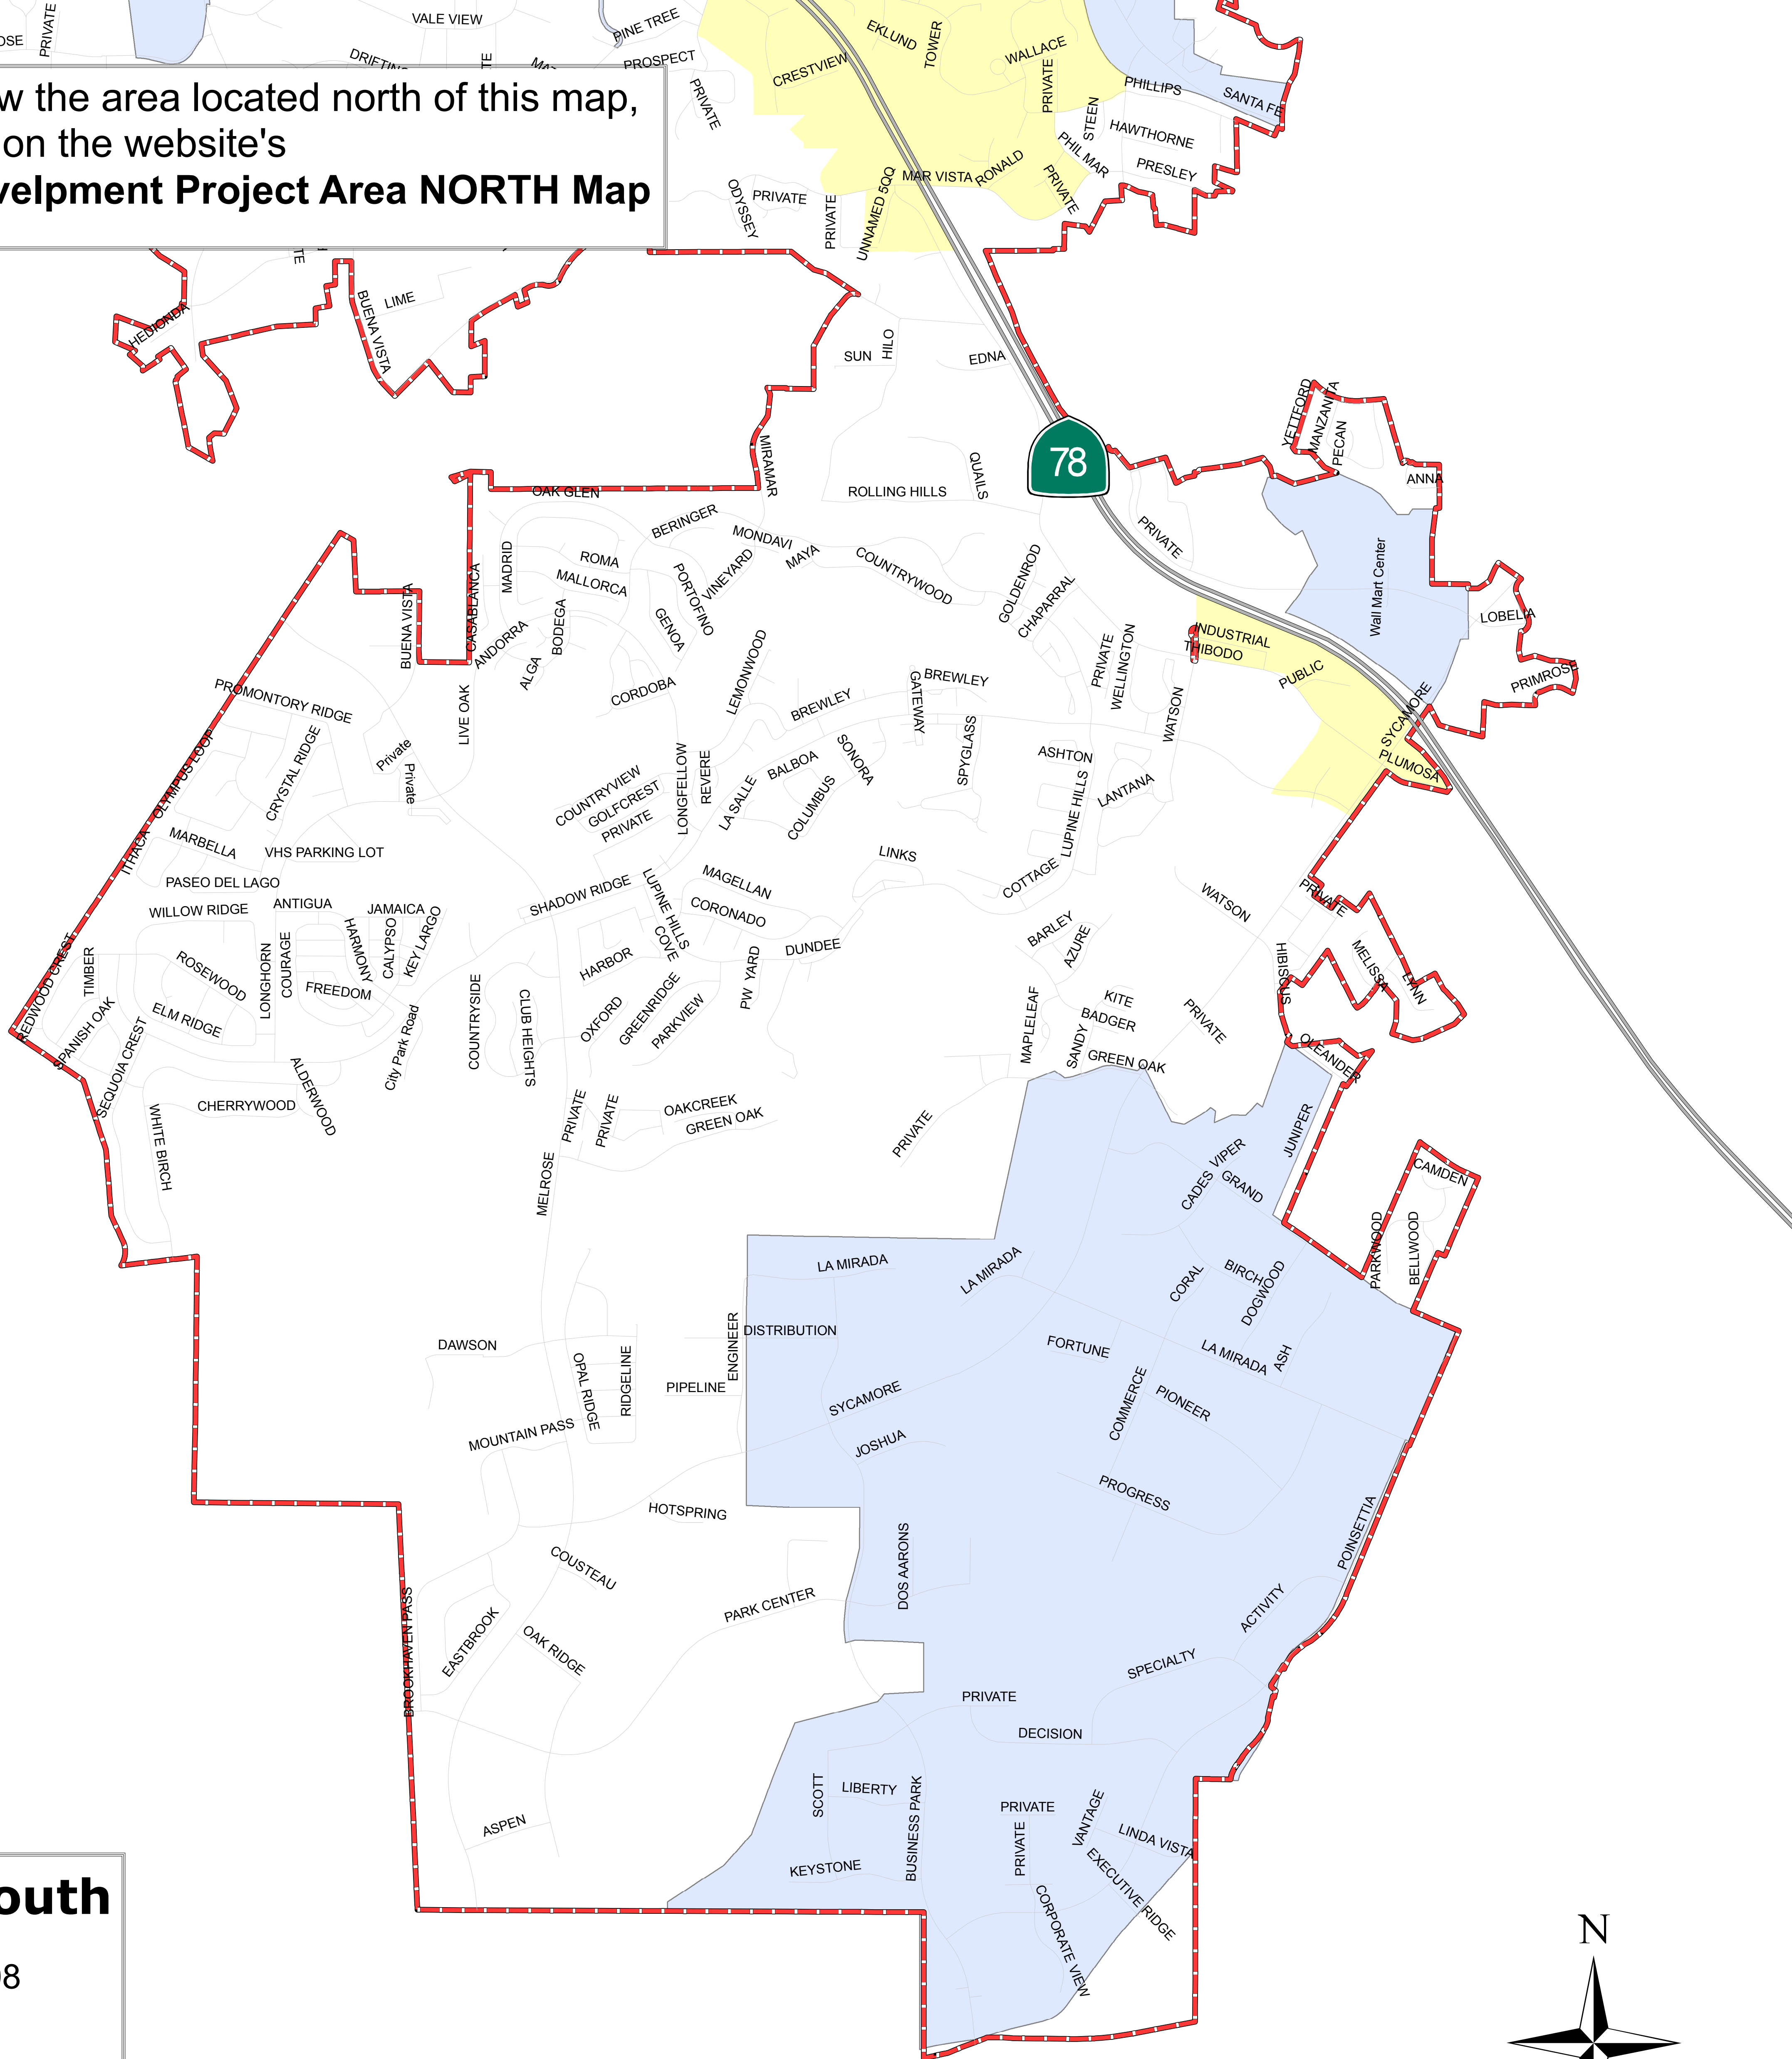

Note: To view the area located north of this map, please click on the website's **Vista Redevelopment Project Area NORTH Map**

**Contact Us:**

If you have any questions, please call the Redevelopment & Housing Dept. at (760) 639-6191.

If you are having difficulty viewing the map online, a copy of the map is available for viewing at the Redevelopment & Housing Dept.

**Vista Redevelopment Project Area - South**

- Proposed Expansion Area - Revised 05-21-08
- Existing Vista Redevelopment Project Area
- Vista City Boundary