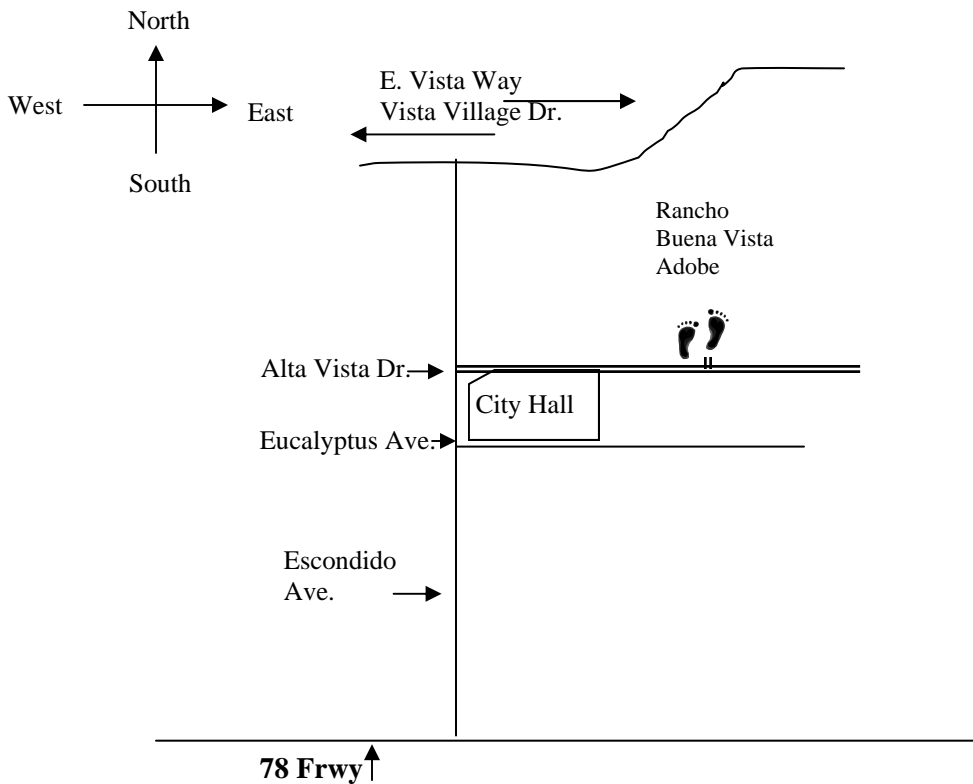

***Rancho Buena Vista Adobe
Vista, California***

***Map & Directions
(NOT to Scale)***

Directions to the Rancho Buena Vista Adobe at 640 Alta Vista Dr., Vista, CA
(Note: this is not a mailing address)

From I-5: go to the 78 East; exit Escondido Ave (North)
to Alta Vista Dr. (East)

From I-15: go to the 78 West; exit Escondido Ave (North)
to Alta Vista Dr. (East)

Cars: Please park in the City Hall “K” parking lot or along the street.
Please do not park in office building parking lot.