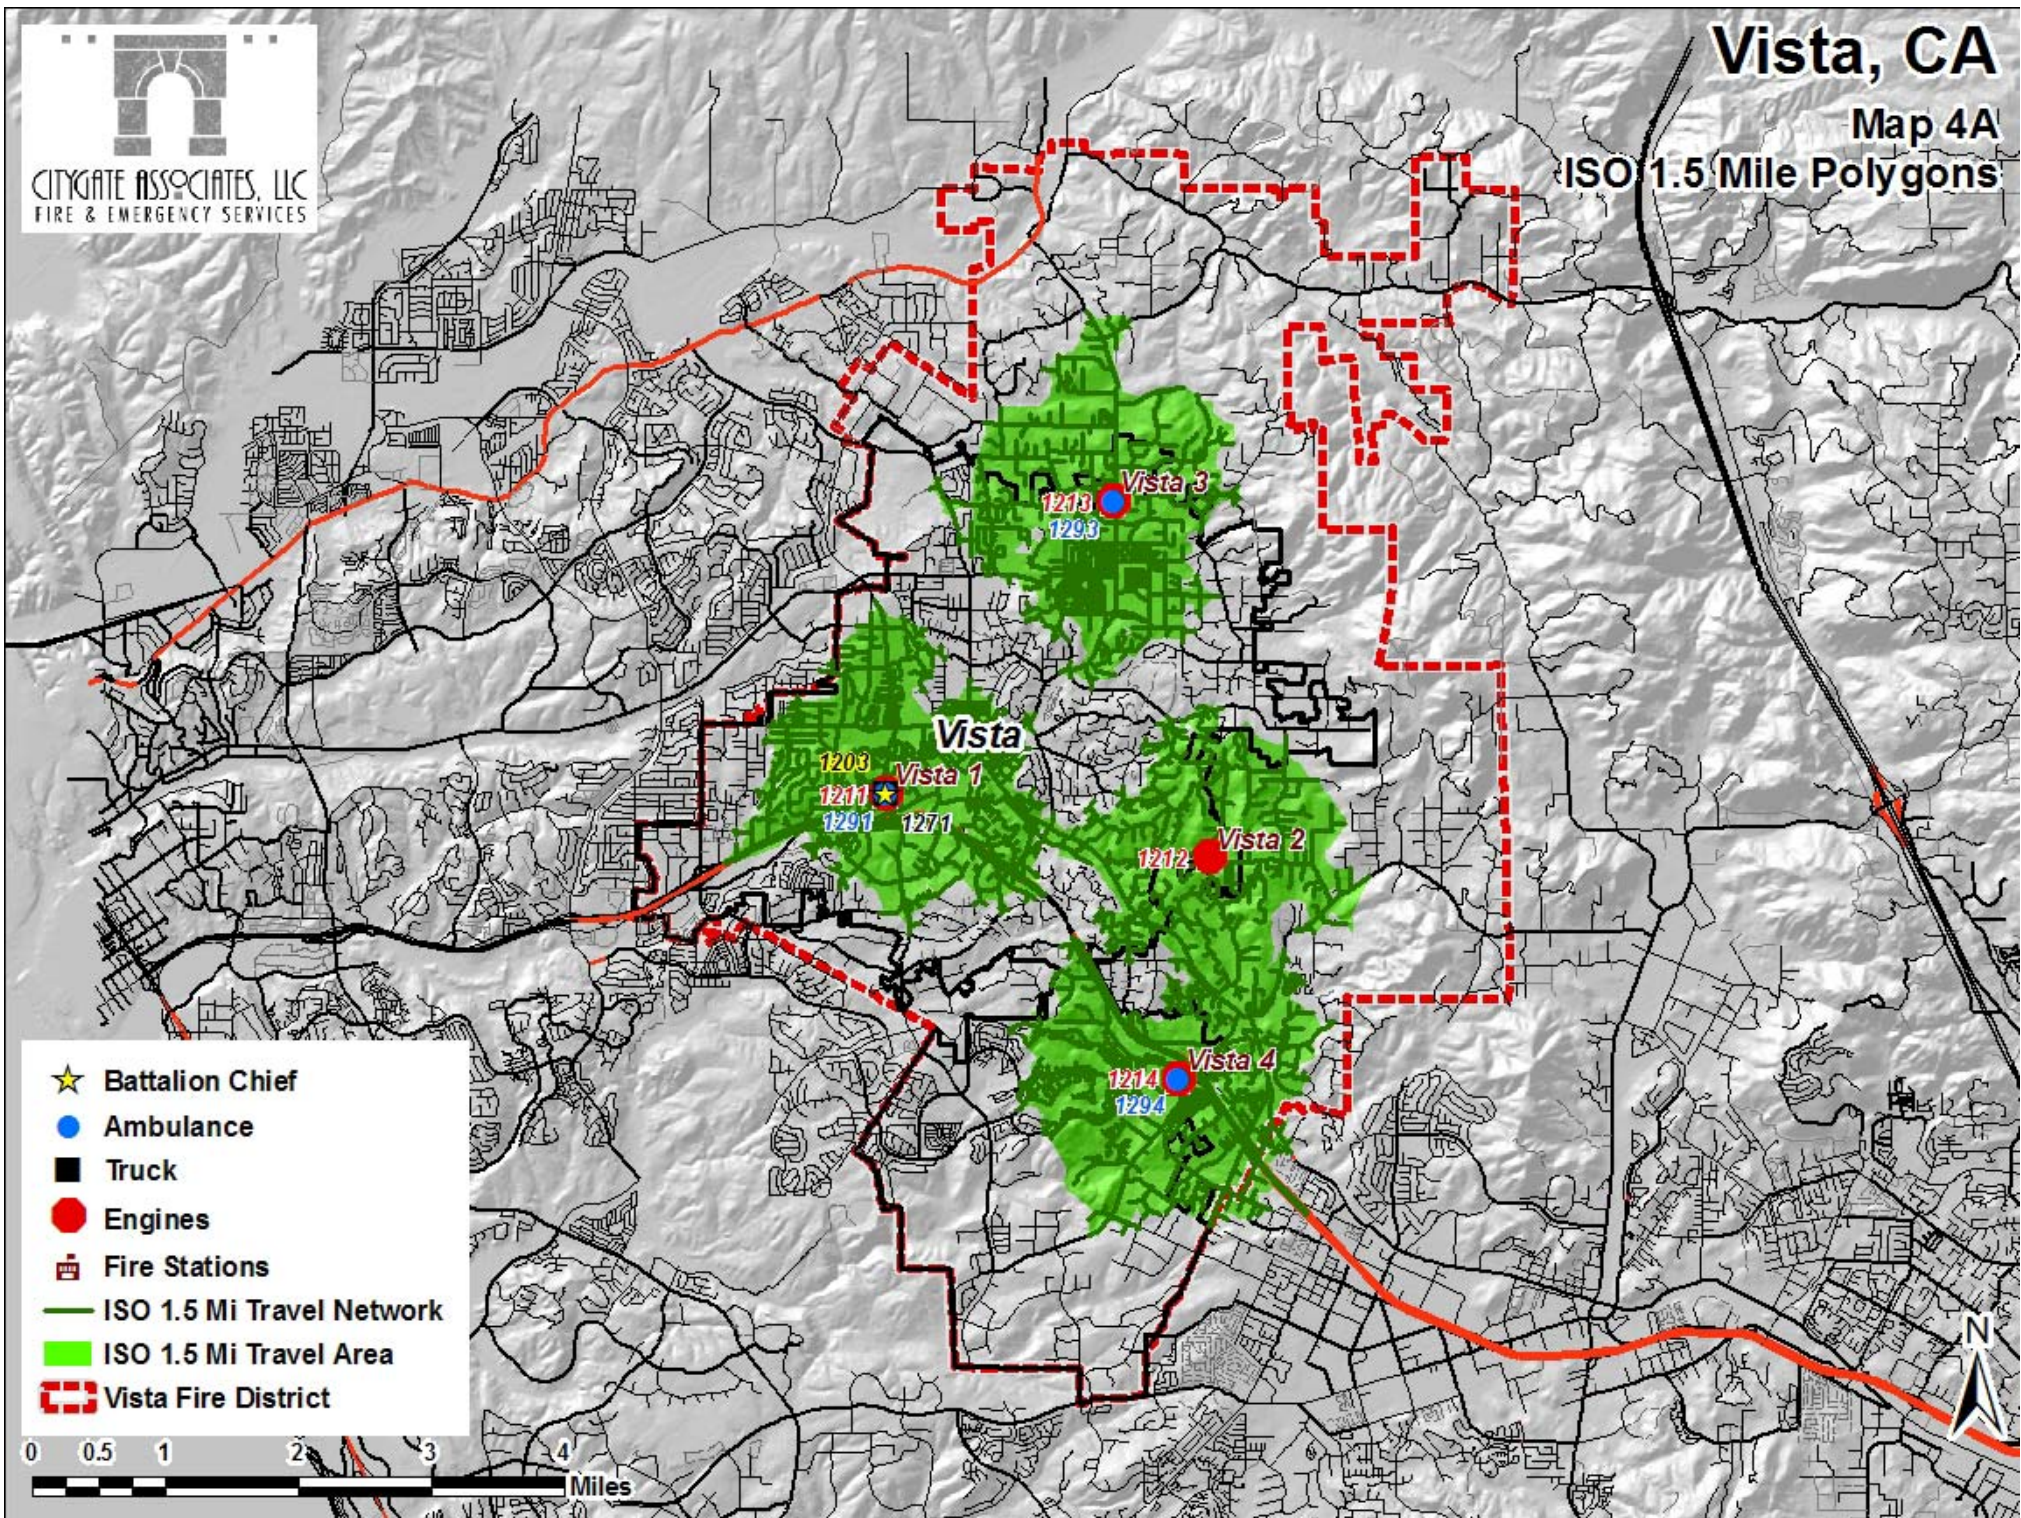

# Vista, CA

Map 4A

ISO 1.5 Mile Polygons

- ★ Battalion Chief
- Ambulance
- Truck
- Engines
- 🚒 Fire Stations
- ISO 1.5 Mi Travel Network
- ISO 1.5 Mi Travel Area
- ⋯ Vista Fire District