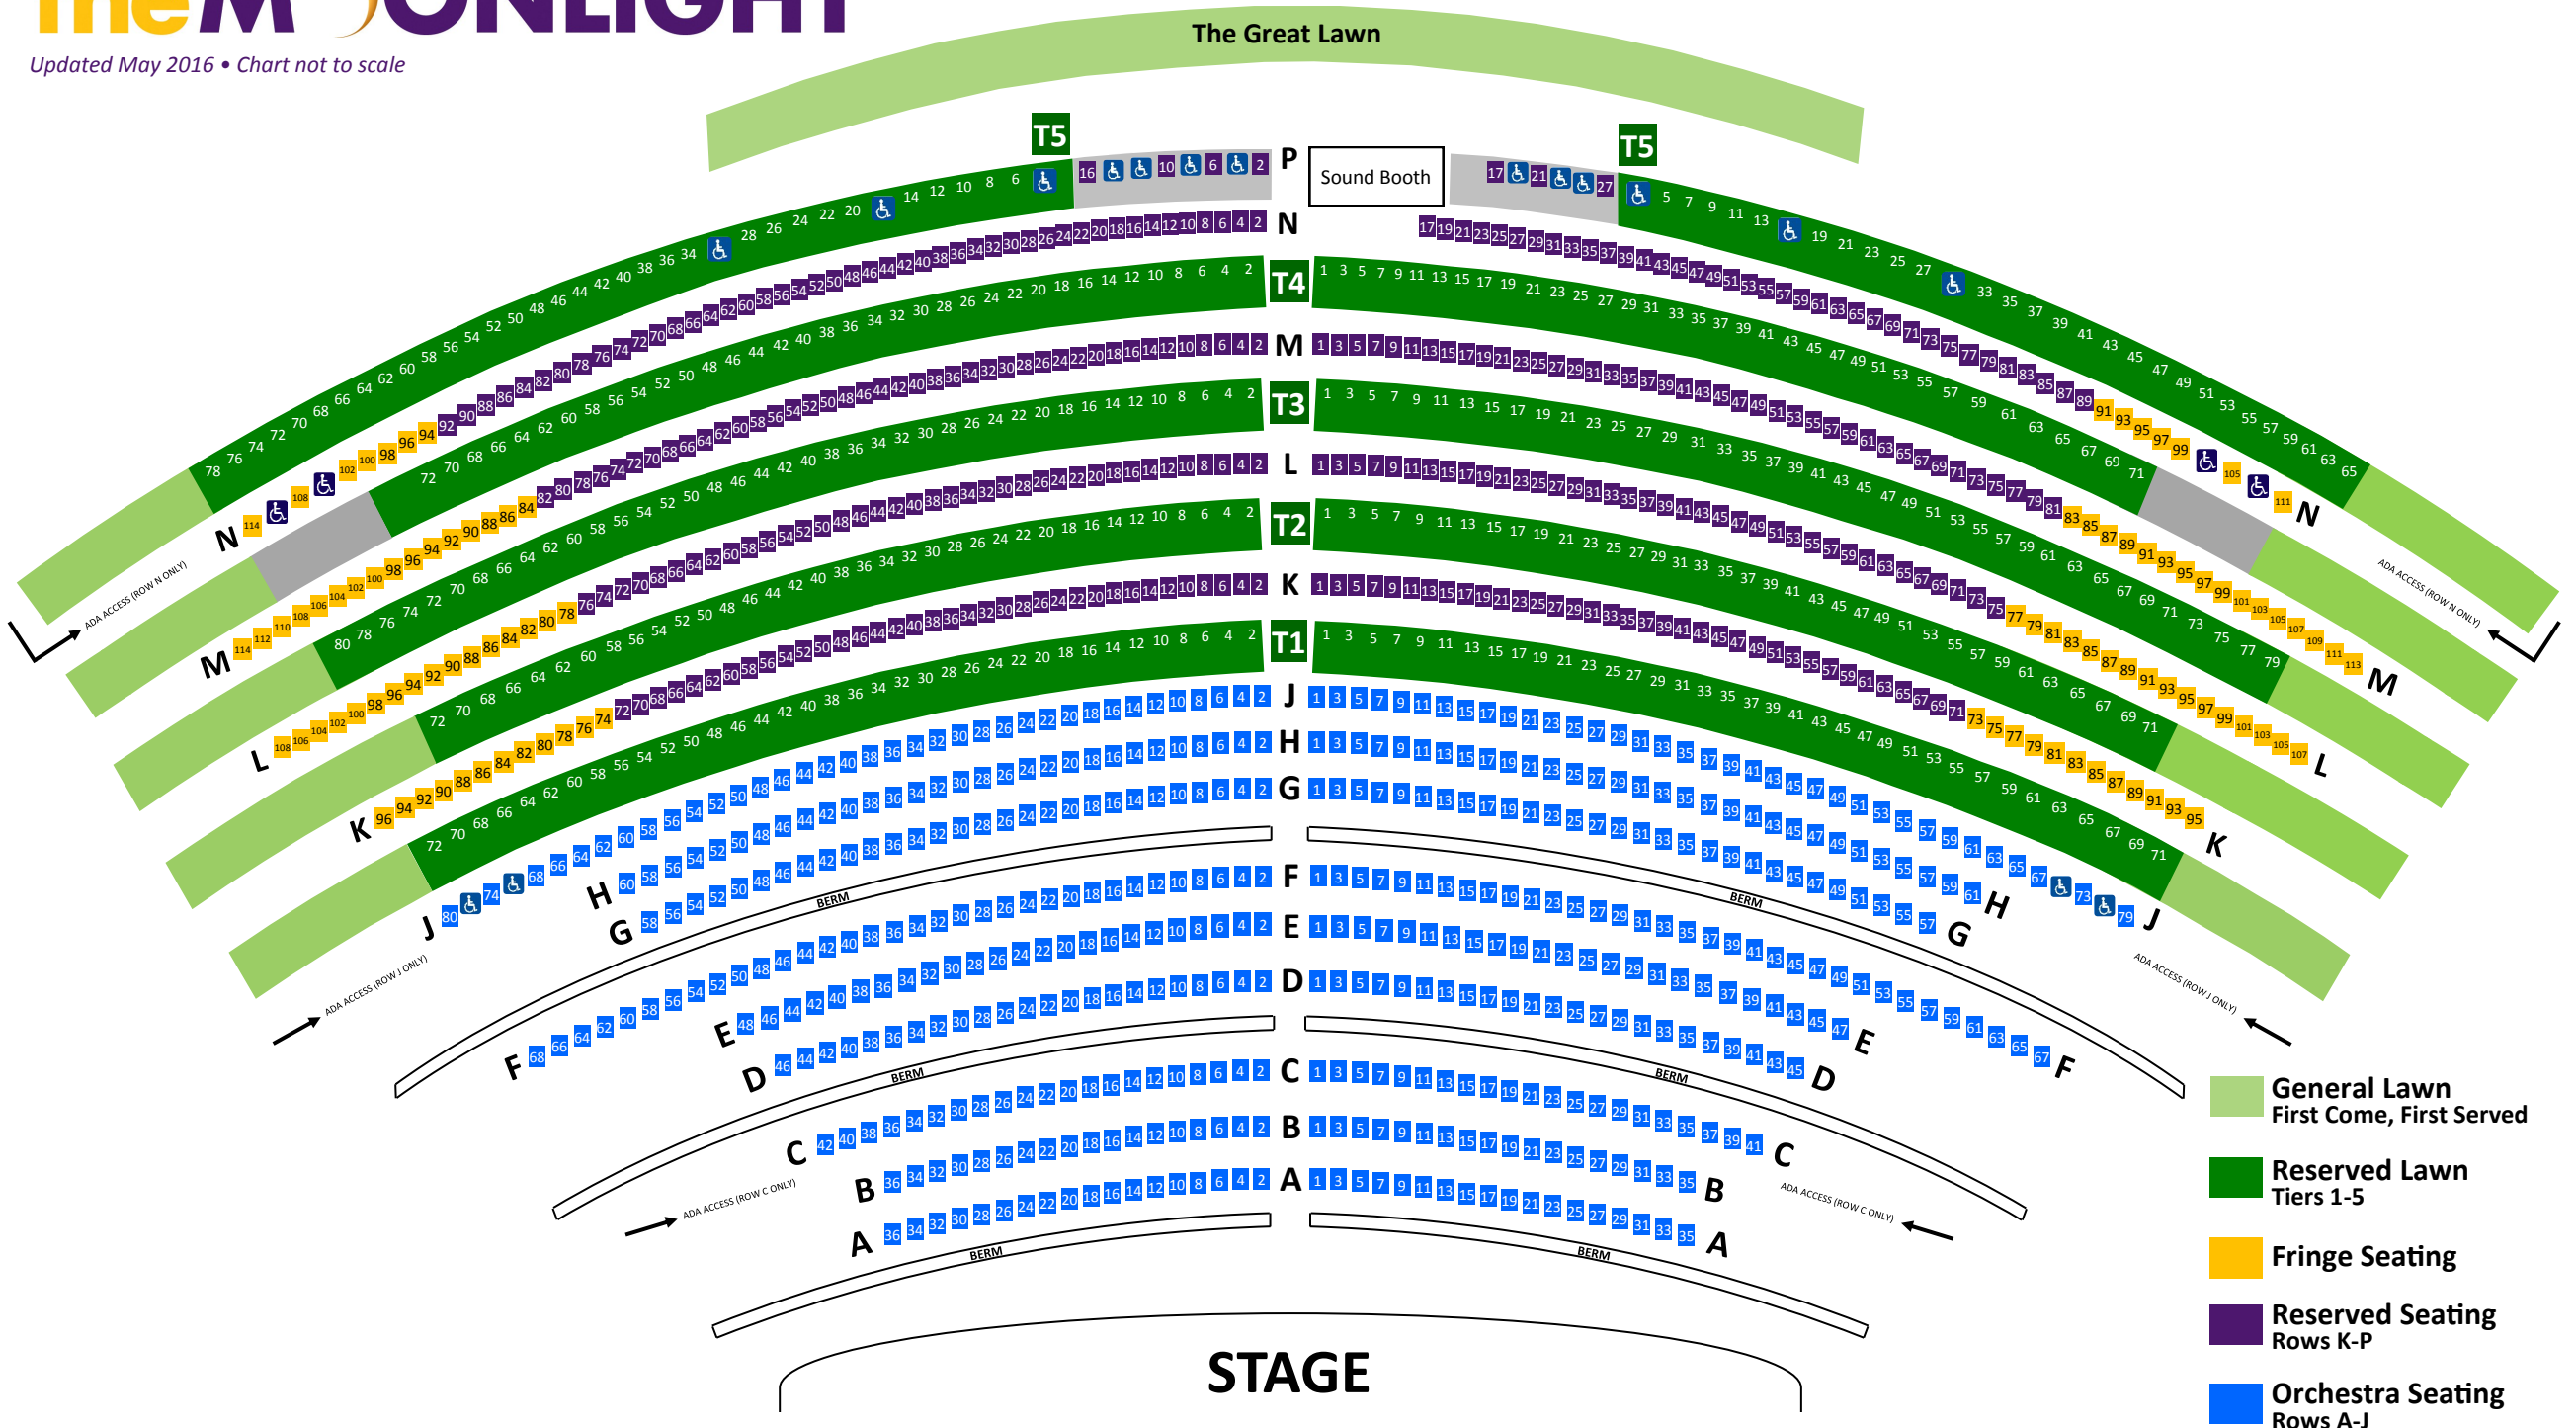

theMOONLIGHT

Updated May 2016 • Chart not to scale

- General Lawn
First Come, First Served
- Reserved Lawn
Tiers 1-5
- Fringe Seating
- Reserved Seating
Rows K-P
- Orchestra Seating
Rows A-J